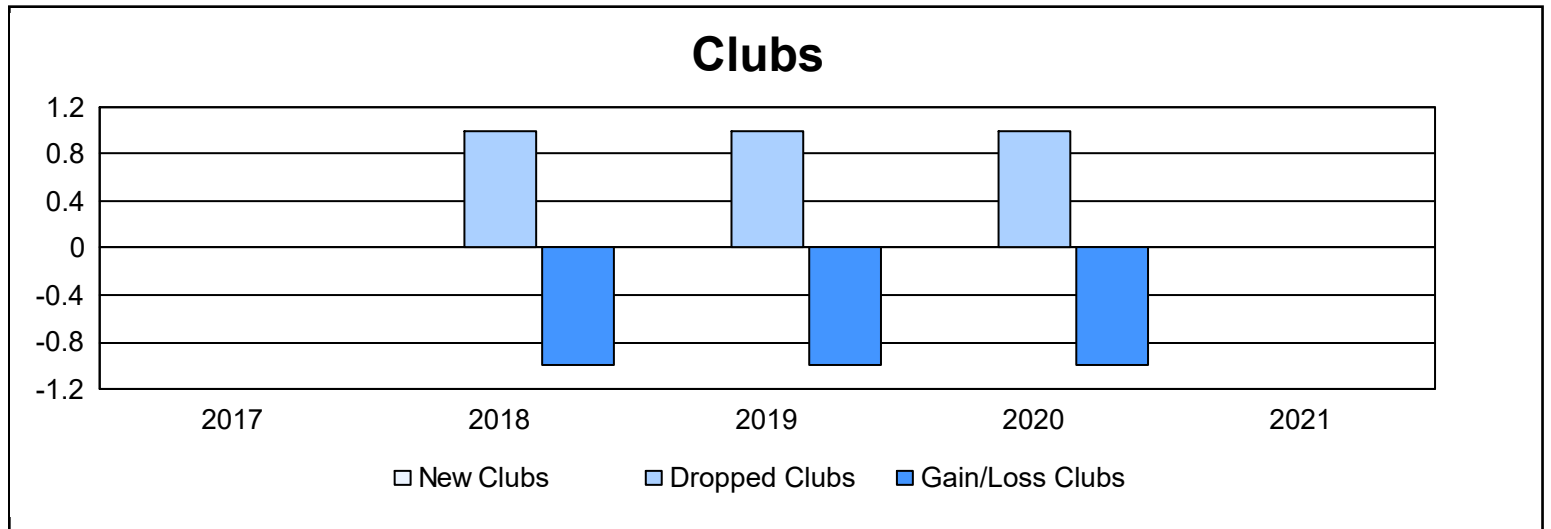

Year	New Clubs	Dropped Clubs	Gain/ Loss Clubs	New Members	Charter Members	Reinstate Members	Transfer Members	Total Member Added	Total Members Dropped	Gain/ Loss Members
2016-2017	0	0	0	24	0	1	2	27	33	-6
2017-2018	0	1	-1	7	1	0	1	9	27	-18
2018-2019	0	1	-1	23	0	1	0	24	25	-1
2019-2020	0	1	-1	7	0	0	0	7	44	-37
2020-2021	0	0	0	15	0	0	2	17	30	-13
Average	0	1	-1	15	0	0	1	17	32	-15

Membership Composition June 2021 Cumulative

Gender Composition June 2021 Cumulative