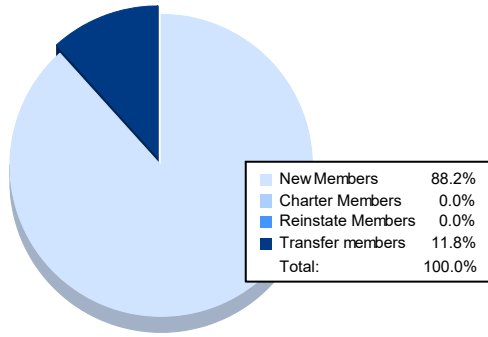

Year	New Clubs	Dropped Clubs	Gain/ Loss Clubs	New Members	Charter Members	Reinstate Members	Transfer Members	Total Member Added	Total Members Dropped	Gain/ Loss Members
2016-2017	0	0	0	24	0	1	2	27	33	-6
2017-2018	0	1	-1	7	1	0	1	9	27	-18
2018-2019	0	1	-1	23	0	1	0	24	25	-1
2019-2020	0	1	-1	7	0	0	0	7	44	-37
2020-2021	0	0	0	15	0	0	2	17	30	-13
Average	0	1	-1	15	0	0	1	17	32	-15

Membership Composition June 2021 Cumulative

Gender Composition June 2021 Cumulative