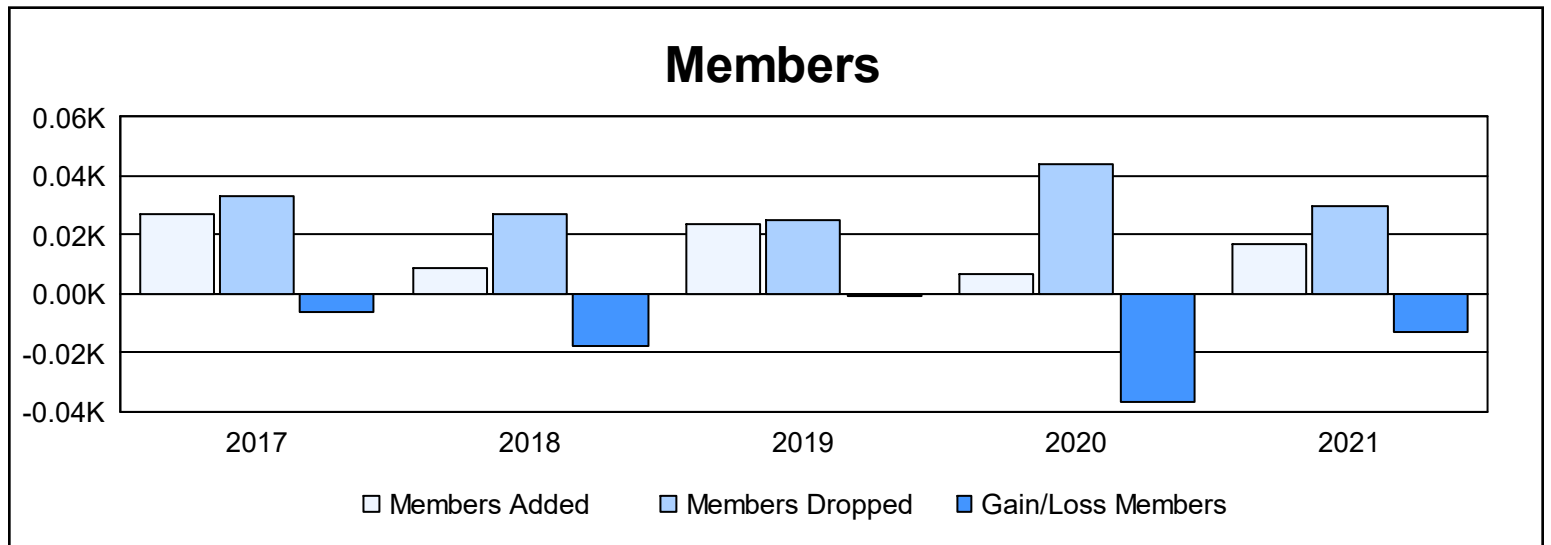

Year	New Clubs	Dropped Clubs	Gain/ Loss Clubs	New Members	Charter Members	Reinstate Members	Transfer Members	Total Member Added	Total Members Dropped	Gain/ Loss Members
2016-2017	0	0	0	24	0	1	2	27	33	-6
2017-2018	0	1	-1	7	1	0	1	9	27	-18
2018-2019	0	1	-1	23	0	1	0	24	25	-1
2019-2020	0	1	-1	7	0	0	0	7	44	-37
2020-2021	0	0	0	15	0	0	2	17	30	-13
Average	0	1	-1	15	0	0	1	17	32	-15

Membership Composition June 2021 Cumulative

Gender Composition June 2021 Cumulative